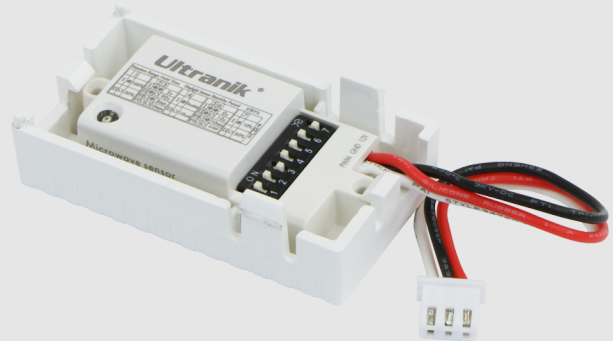

## PLUG & PLAY ACCESSORIES

Red Arrow Bulkhead Plug and Play kits offer versatility to upgrade and modify your luminaire with a fast and efficient plug and play solution.

### Features

- Plug & Play Microwave Sensor with Corridor Function
- Tool free plug and play Installation
- Quick and easy to programme and Install

### Specification

Code	Description	Lumen Output	Emergency Lumen Output	Wattage	Efficacy
PP/BULKIT/MSCF	Bulkhead Plug and Play MS c/w Corridor Function				